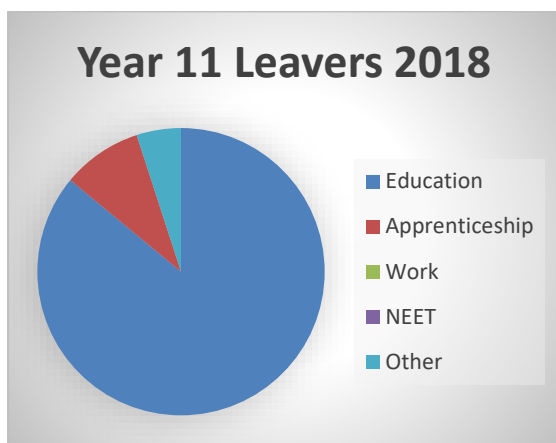

### Year 11 2018 Leavers

Education	Apprenticeship	Work	NEET	Other
86%	9%	0%	0%	5%

### Year 13 2018 Leavers

Further Education	University	Apprenticeship	Work	Planned gap year	NEET	Other
23%	54%	7%	2%	11%	2%	0%