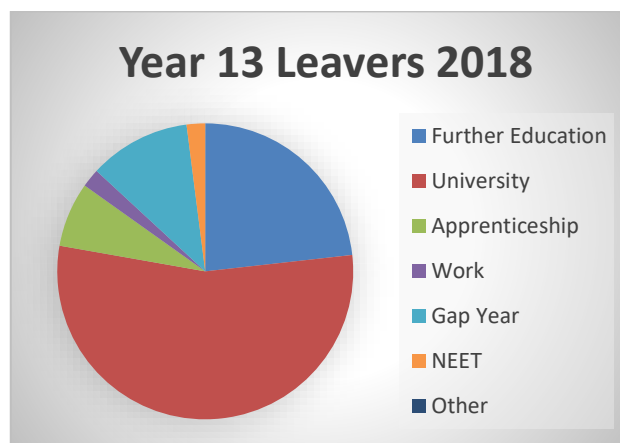

## Destinations Data

### Year 11 2018 Leavers

Education	Apprenticeship	Work	NEET	Other
86%	9%	0%	0%	5%

### Year 13 2018 Leavers

Further Education	University	Apprenticeship	Work	Planned gap year	NEET	Other
23%	54%	7%	2%	11%	2%	0%